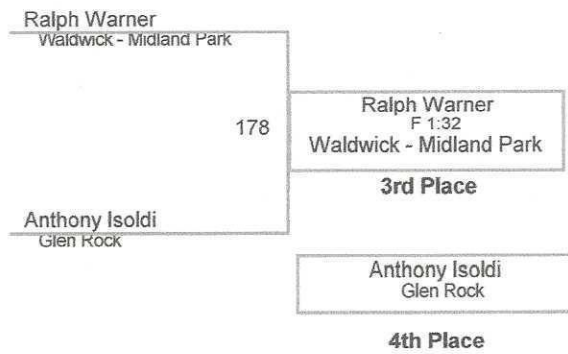

BCCA Freshmen Tournament  
BCCA Freshmen T Division

**144 Lbs**

**150 Lbs**

**157 Lbs**

BCCA Freshmen Tournament  
BCCA Freshmen T Division

**165 Lbs**

**175 Lbs**

**190 Lbs**