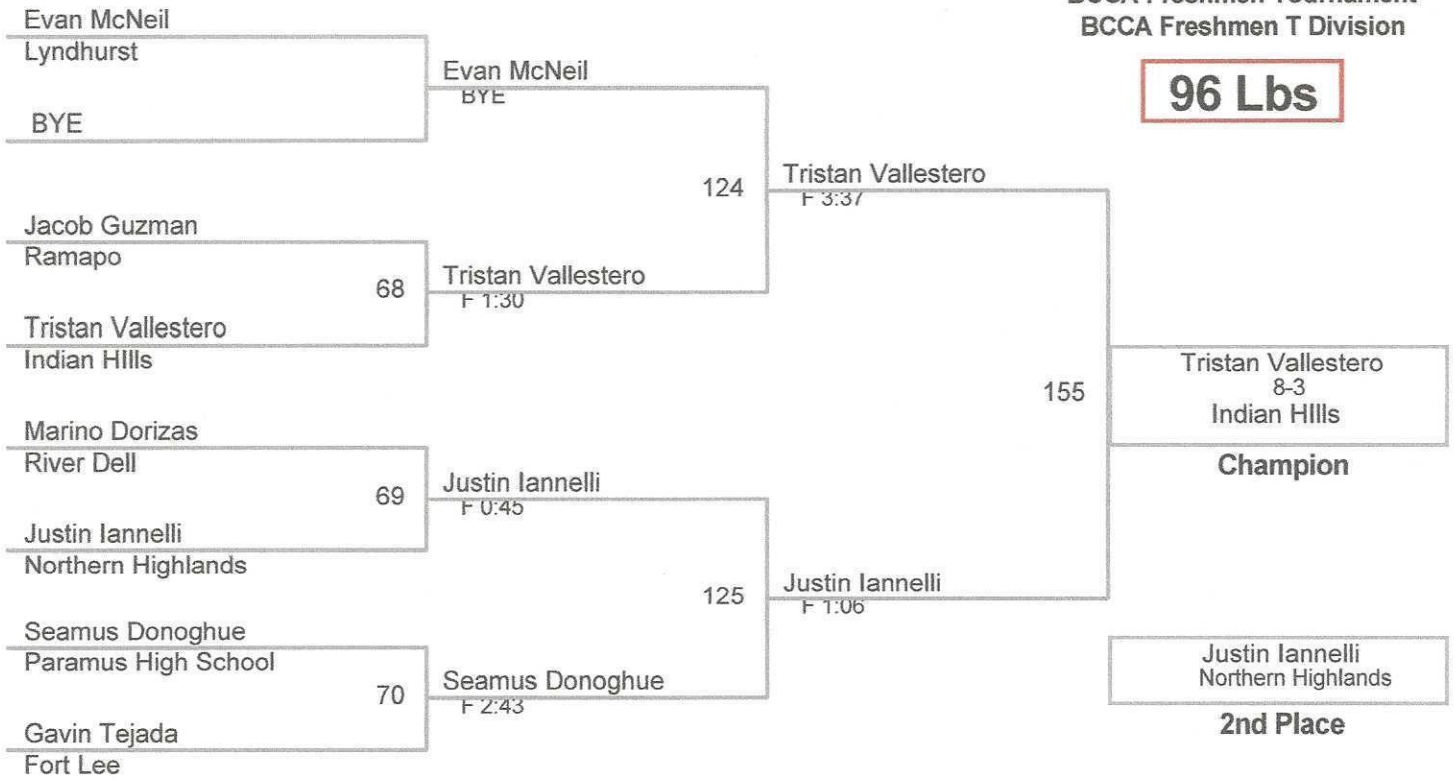

**BCCA Freshmen
Tournament**

**Top Team Scores (All
Scorers)**

<u>Plc</u>	<u>Points</u>	<u>Team</u>	<u>CH</u>	<u>CONS</u>
1	125	Old Tappan	-	-
2	88	Indian Hills	-	-
3	81.5	New Milford	-	-
4	71	Northern Highlands	-	-
5	68.5	Don Bosco Prep	-	-
6	66	Paramus Catholic	-	-
7	65	Bogota - Ridgefield Park	-	-
8	61	Cliffside Park - Ridgefield	-	-
9	57	Fair Lawn	-	-
10	53	Hackensack High School	-	-
11	52	Ridgewood	-	-
12	46	St Joes	-	-
13	44	Rutherford	-	-
14	43	Westwood	-	-
15	40.5	Demarest	-	-
16	36.5	River Dell	-	-
17	32	Pascack Hills	-	-
17	32	Ramapo	-	-
17	32	Waldwick - Midland Park	-	-
20	28	Glen Rock	-	-
21	26	Bergen Catholic	-	-
22	25	Fort Lee	-	-
23	20	Emerson - Park Ridge	-	-
24	18	Leonida - PP	-	-
25	15	Becton - Wood Ridge	-	-
25	15	Lyndhurst	-	-
27	10	Tenaflly	-	-
28	8	Paramus High School	-	-
29	6	Ramsey	-	-
30	4	Garfield High School	-	-
30	4	Pascack Valley	-	-
32	0	Bergenfield HS	-	-

BCCA Freshmen Tournament
BCCA Freshmen T Division

96 Lbs