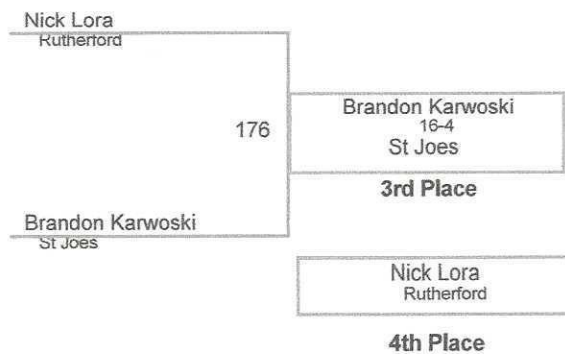

BCCA Freshmen Tournament  
BCCA Freshmen T Division

**96 Lbs**

**106 Lbs**

**113 Lbs**

**120 Lbs**

**126 Lbs**

**132 Lbs**

**138 Lbs**

BCCA Freshmen Tournament  
BCCA Freshmen T Division

**144 Lbs**

**150 Lbs**

**157 Lbs**

BCCA Freshmen Tournament  
BCCA Freshmen T Division

**165 Lbs**

**175 Lbs**

**190 Lbs**

BCCA Freshmen Tournament  
BCCA Freshmen T Division

**215 Lbs**

BCCA Freshmen Tournament  
 BCCA Freshmen T Division

**285 Lbs**