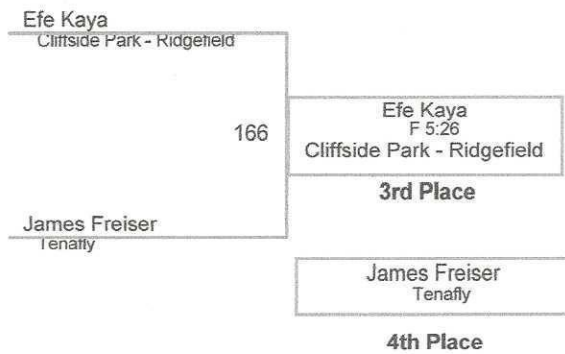

**BCCA Freshmen  
Tournament**

**Top Team Scores (All  
Scorers)**

<u>Plc</u>	<u>Points</u>	<u>Team</u>	<u>CH</u>	<u>CONS</u>
1	125	Old Tappan	-	-
2	88	Indian Hills	-	-
3	81.5	New Milford	-	-
4	71	Northern Highlands	-	-
5	68.5	Don Bosco Prep	-	-
6	66	Paramus Catholic	-	-
7	65	Bogota - Ridgefield Park	-	-
8	61	Cliffside Park - Ridgefield	-	-
9	57	Fair Lawn	-	-
10	53	Hackensack High School	-	-
11	52	Ridgewood	-	-
12	46	St Joes	-	-
13	44	Rutherford	-	-
14	43	Westwood	-	-
15	40.5	Demarest	-	-
16	36.5	River Dell	-	-
17	32	Pascack Hills	-	-
17	32	Ramapo	-	-
17	32	Waldwick - Midland Park	-	-
20	28	Glen Rock	-	-
21	26	Bergen Catholic	-	-
22	25	Fort Lee	-	-
23	20	Emerson - Park Ridge	-	-
24	18	Leonida - PP	-	-
25	15	Becton - Wood Ridge	-	-
25	15	Lyndhurst	-	-
27	10	Tenaflly	-	-
28	8	Paramus High School	-	-
29	6	Ramsey	-	-
30	4	Garfield High School	-	-
30	4	Pascack Valley	-	-
32	0	Bergenfield HS	-	-

BCCA Freshmen Tournament  
BCCA Freshmen T Division

**96 Lbs**

**106 Lbs**

**113 Lbs**

**120 Lbs**

**126 Lbs**

**132 Lbs**

**138 Lbs**

BCCA Freshmen Tournament  
BCCA Freshmen T Division

**144 Lbs**

**150 Lbs**

**157 Lbs**

BCCA Freshmen Tournament  
BCCA Freshmen T Division

**165 Lbs**

**175 Lbs**

**190 Lbs**