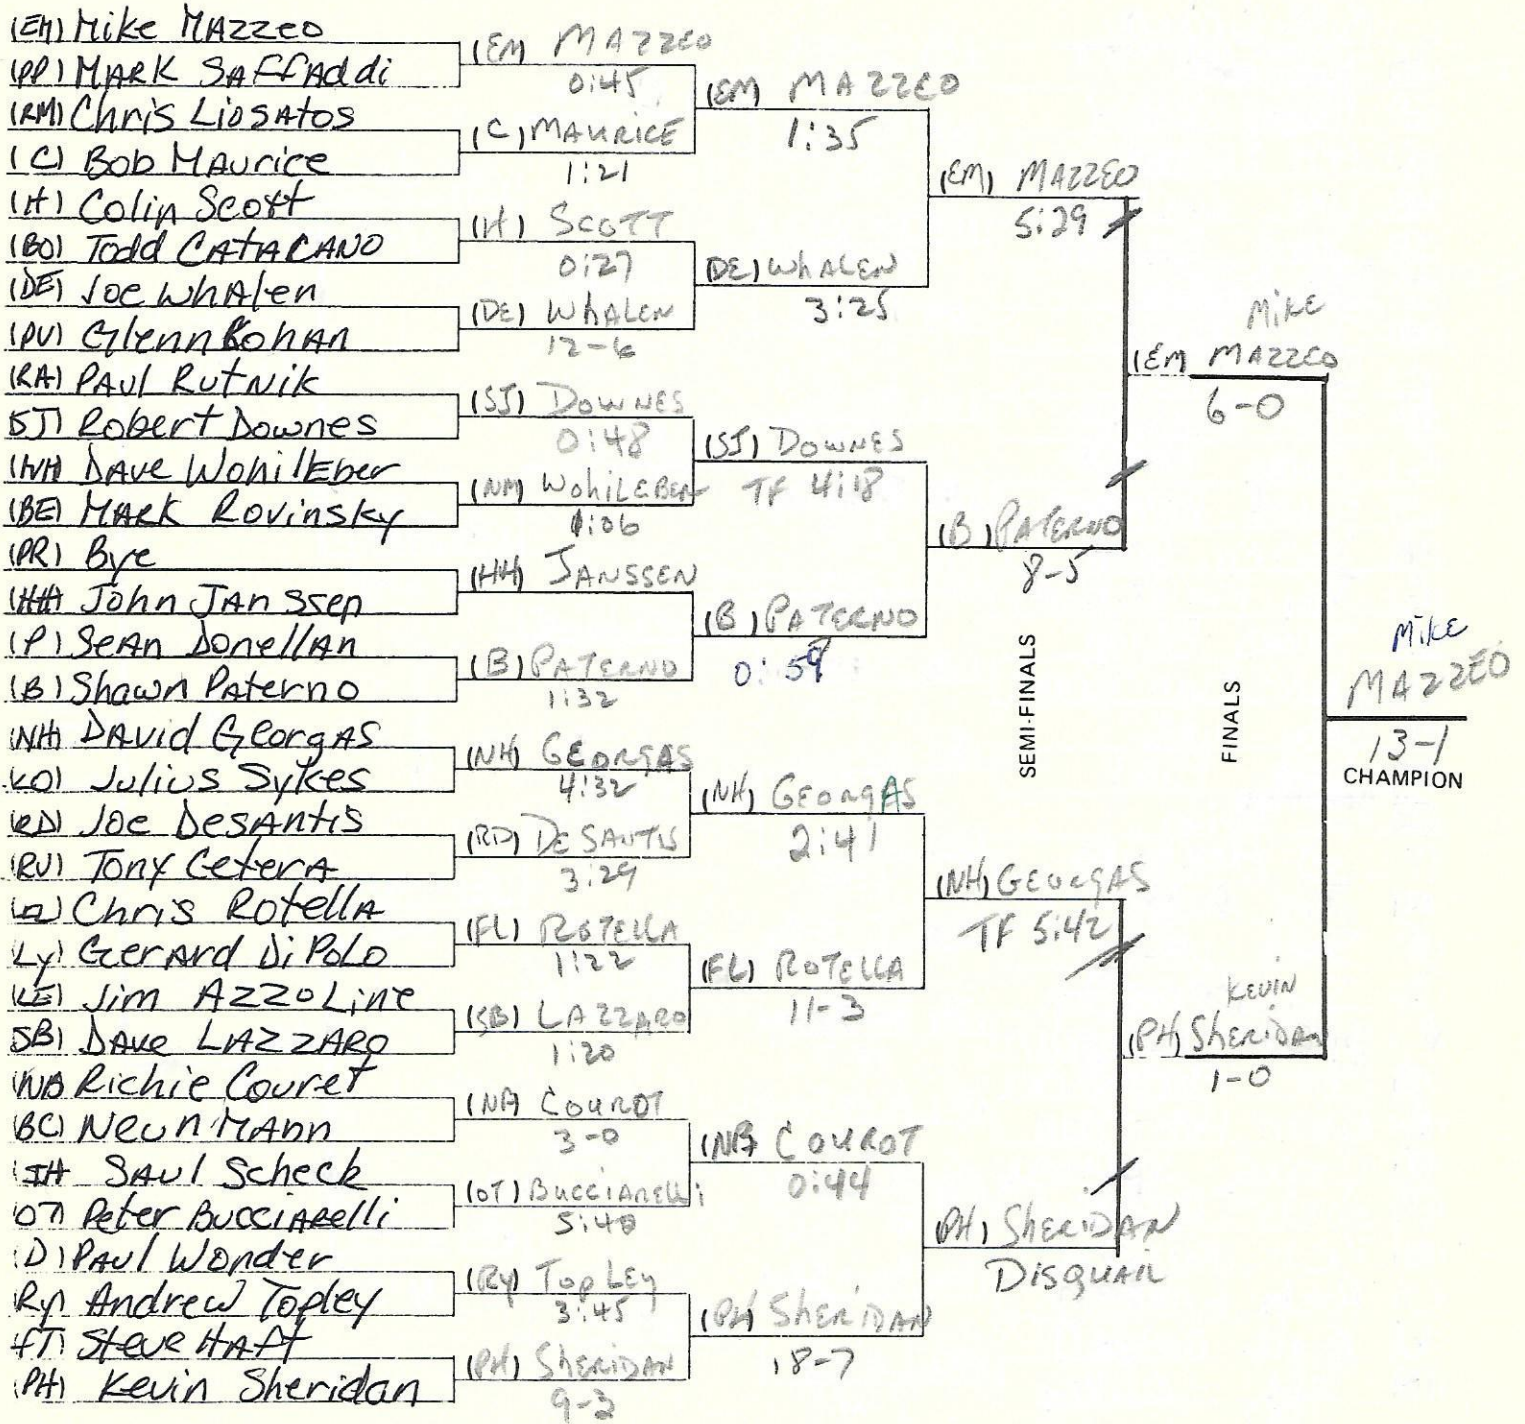

152 lb. Weight Class