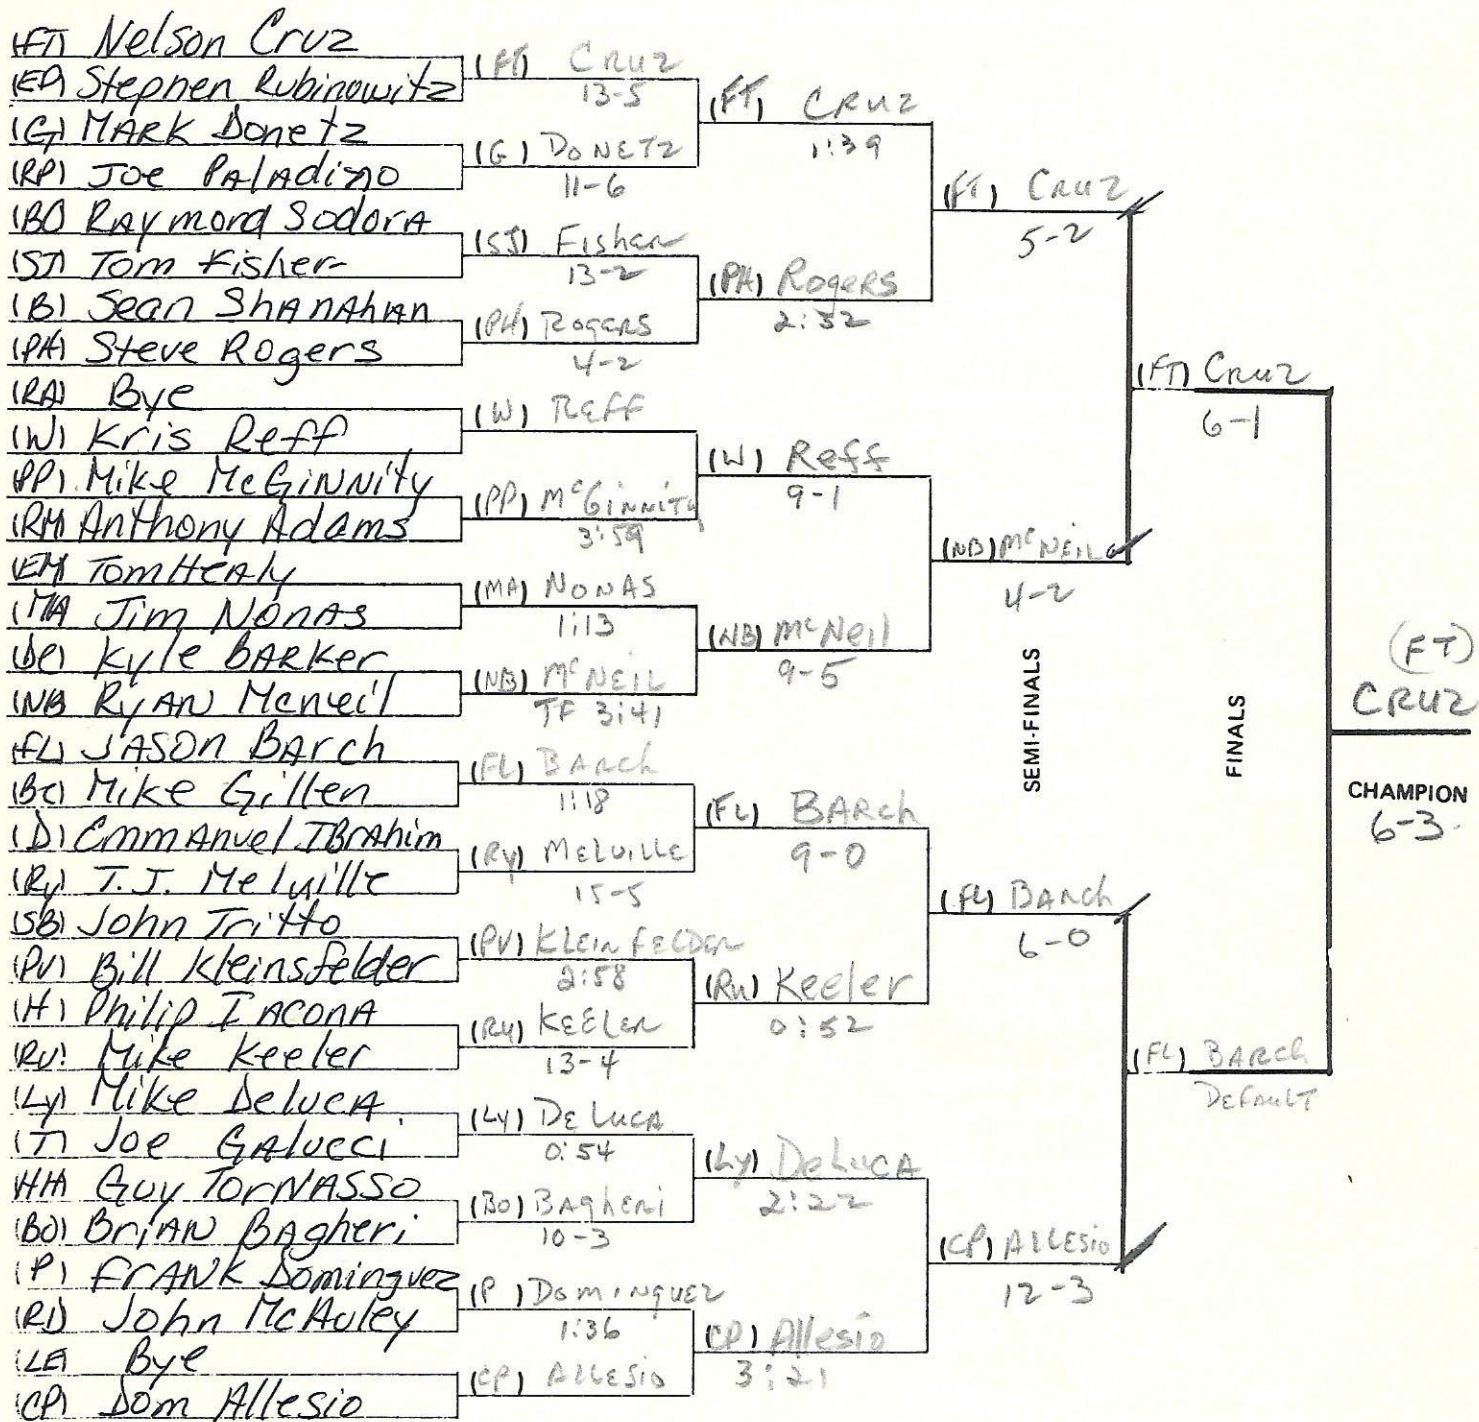

103 lb. Weight Class

SEMI-FINALS

FINALS

(FT) CRUZ
CHAMPION 6-3

CONSOLATION

(NB) McNEIL
(CP) ALLESIO