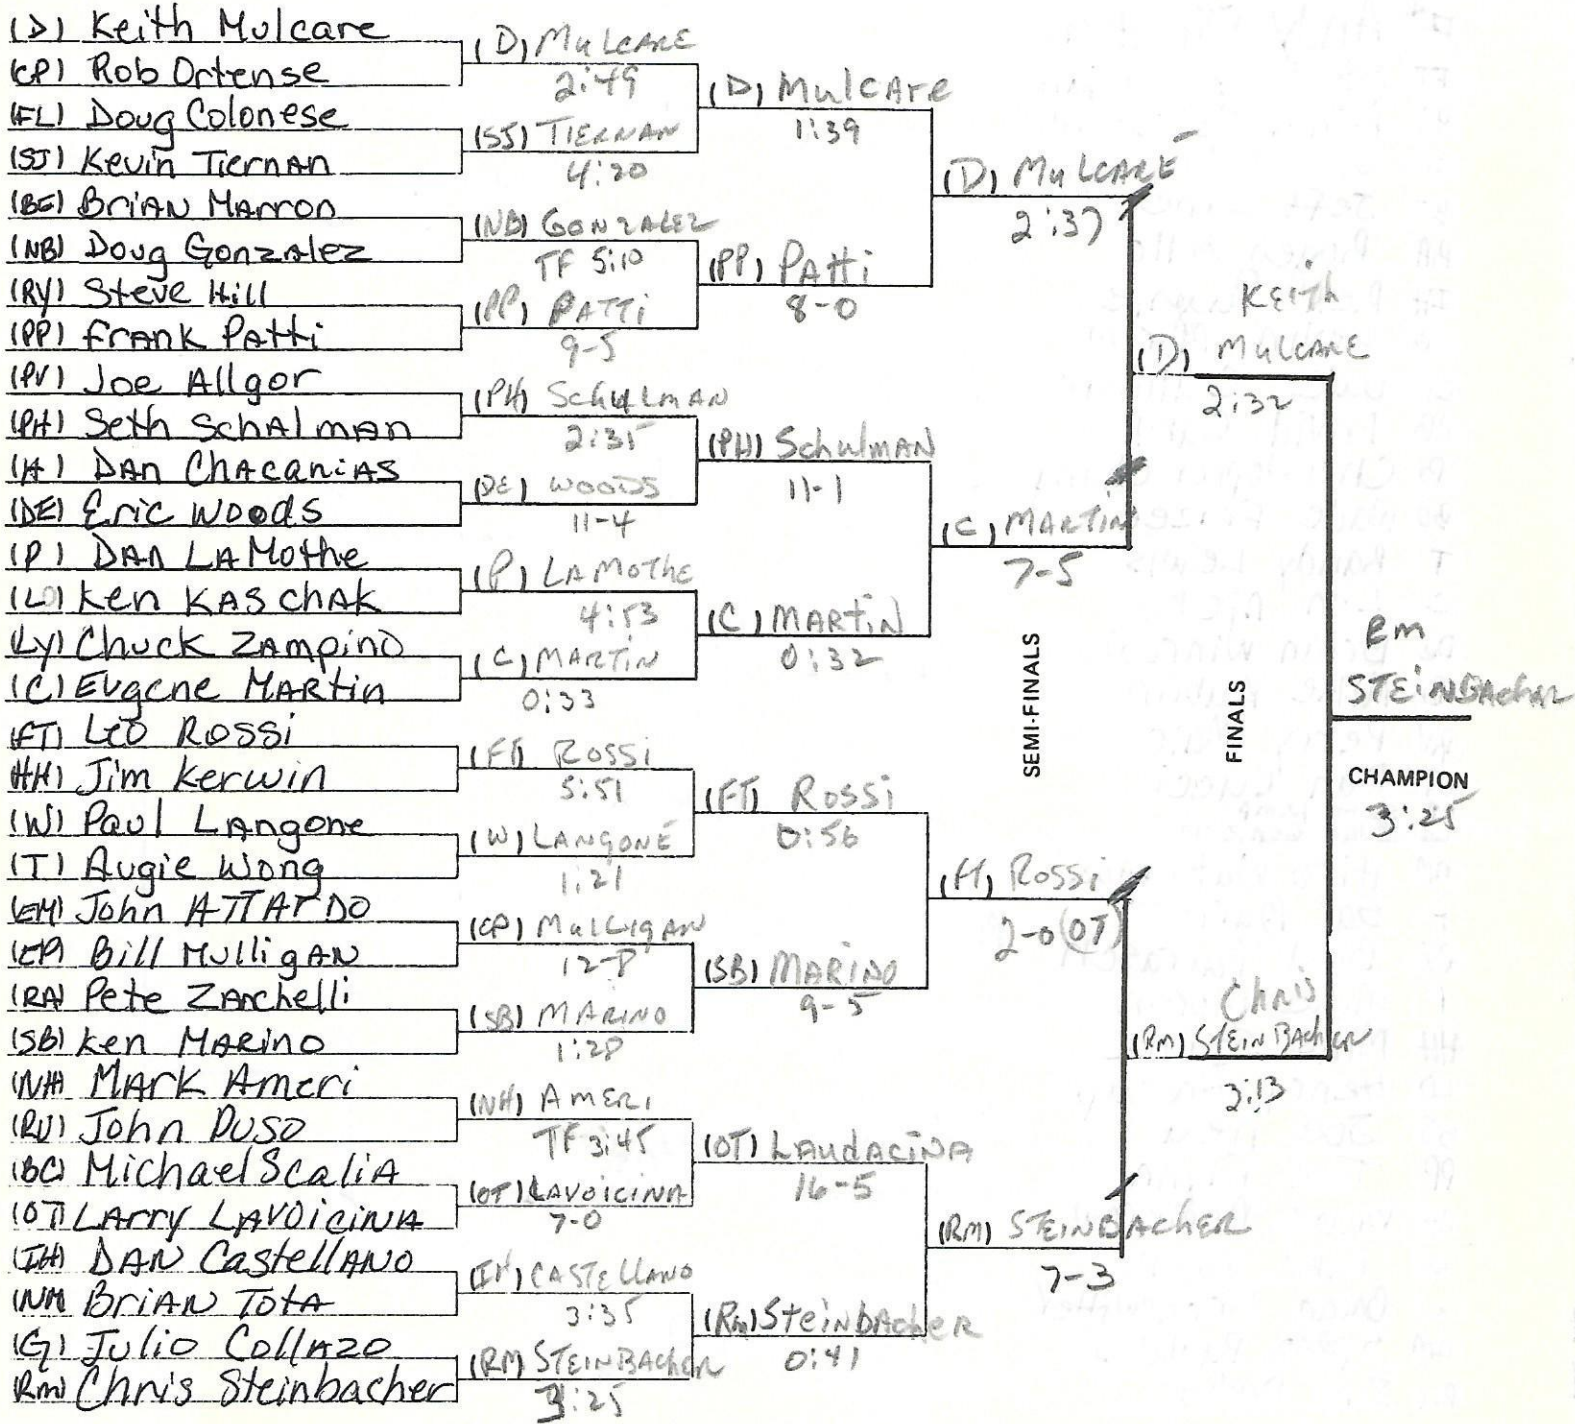

130 lb. Weight Class