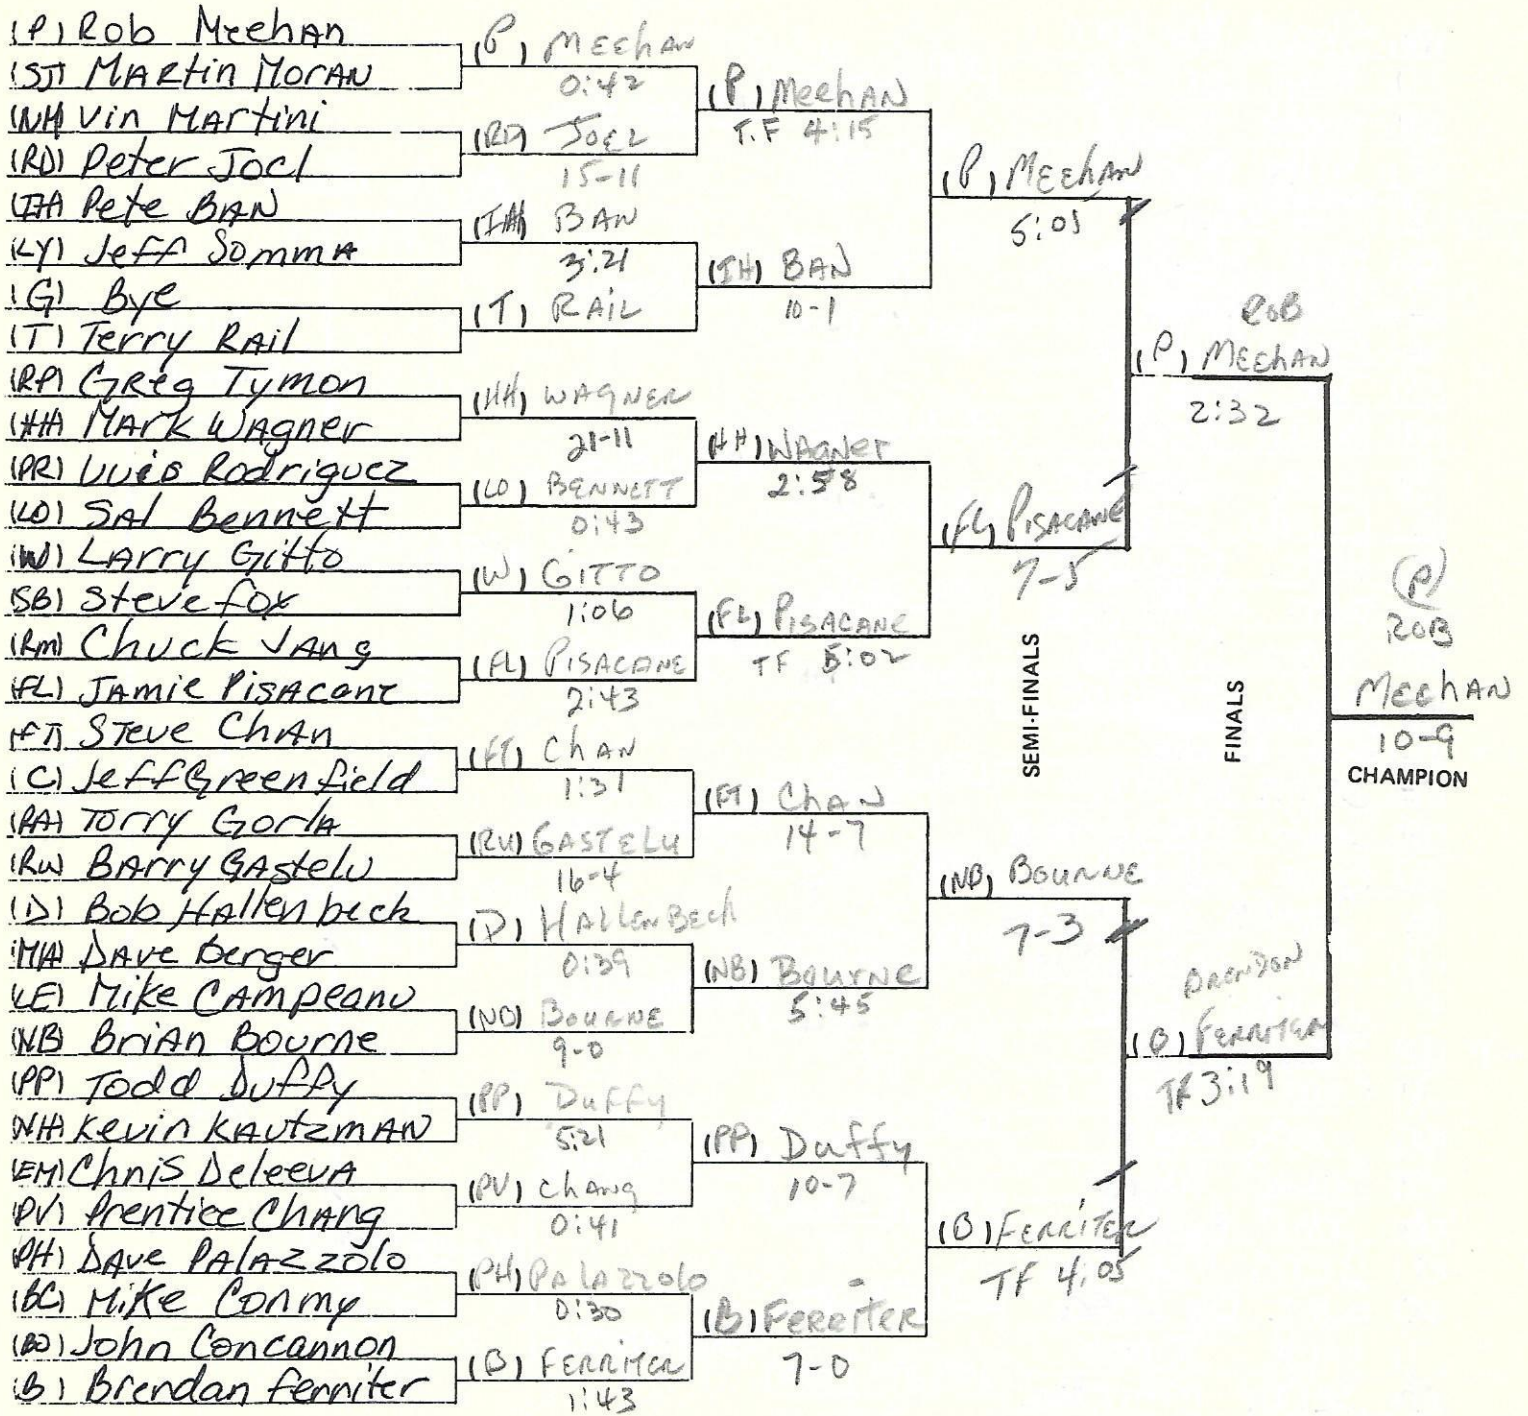

49-56

140 lb. Weight Class