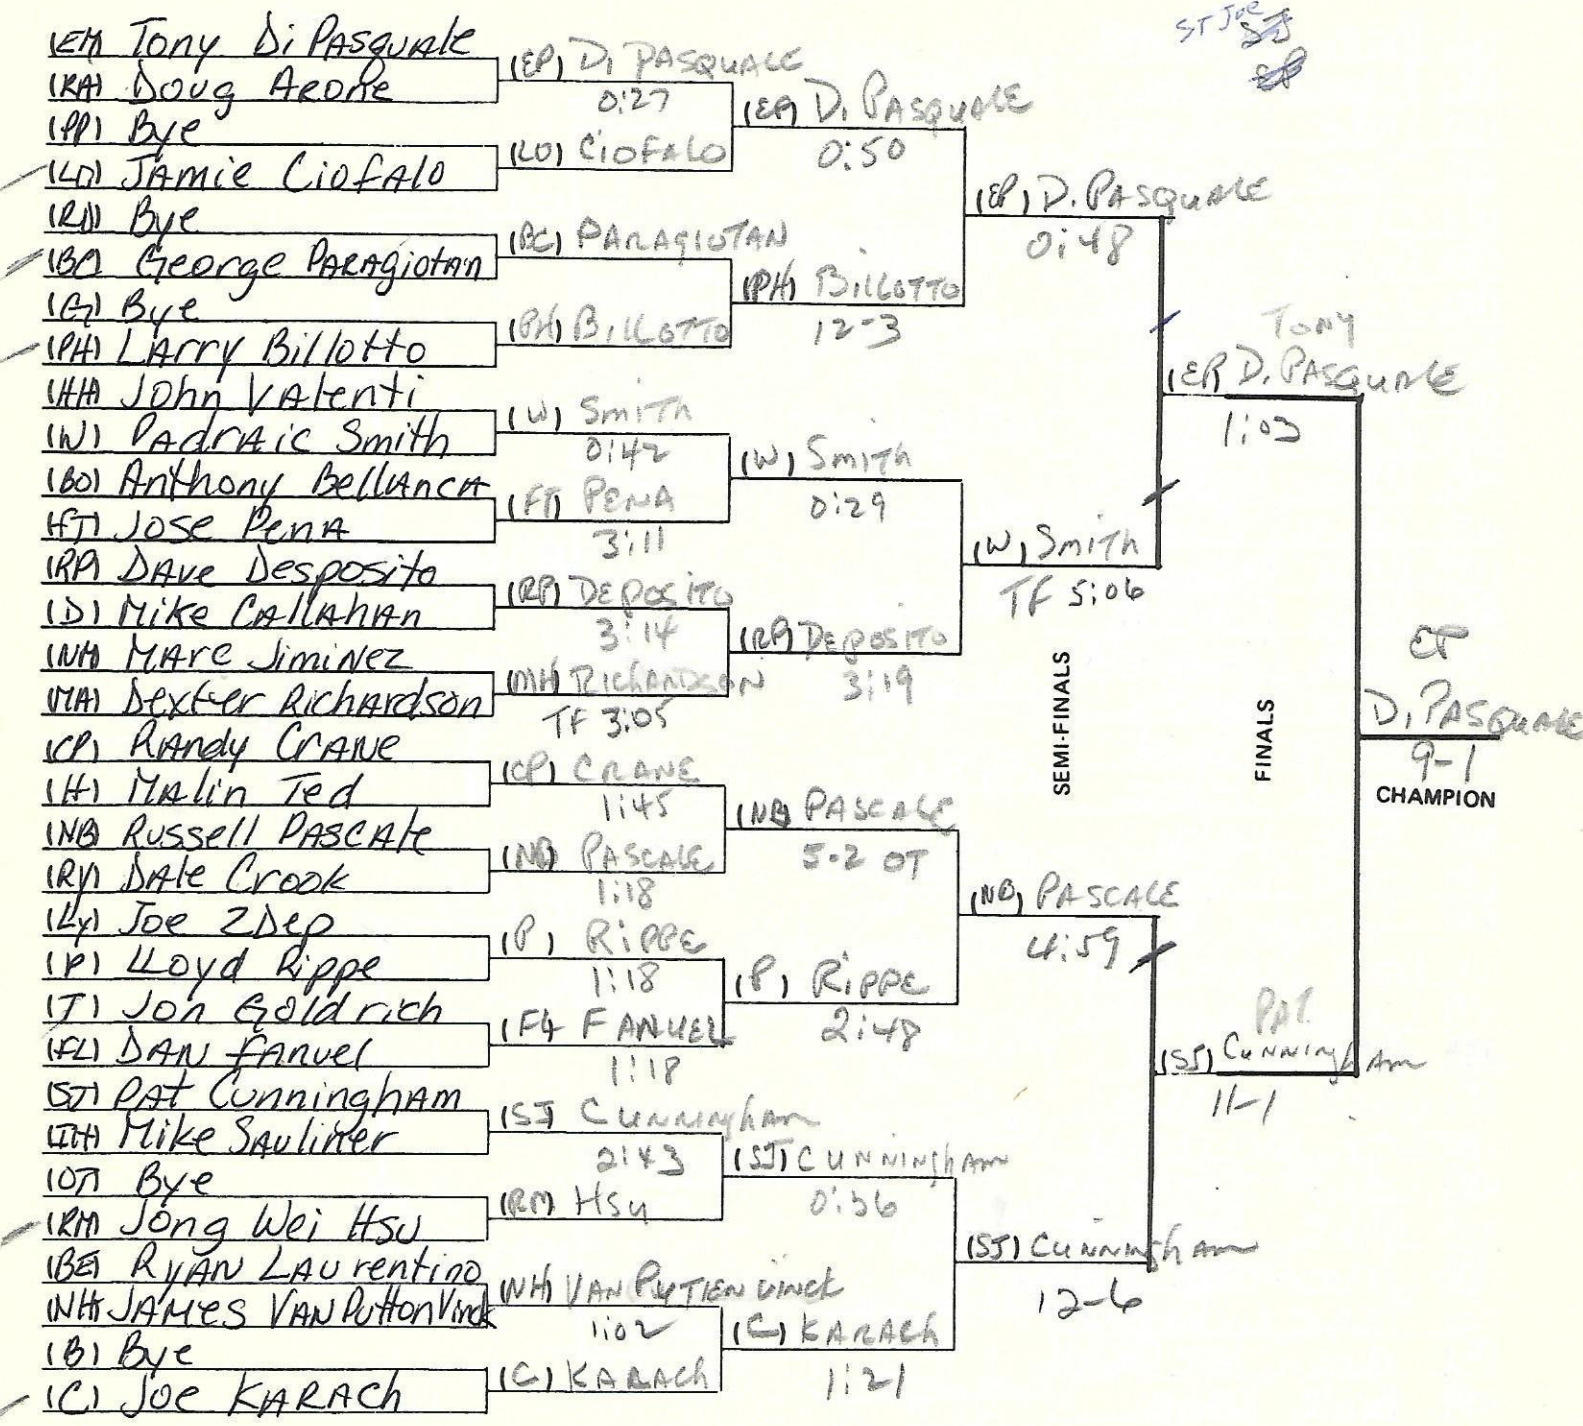

275 lb. Weight Class

ST Joe
~~SS~~
~~SP~~