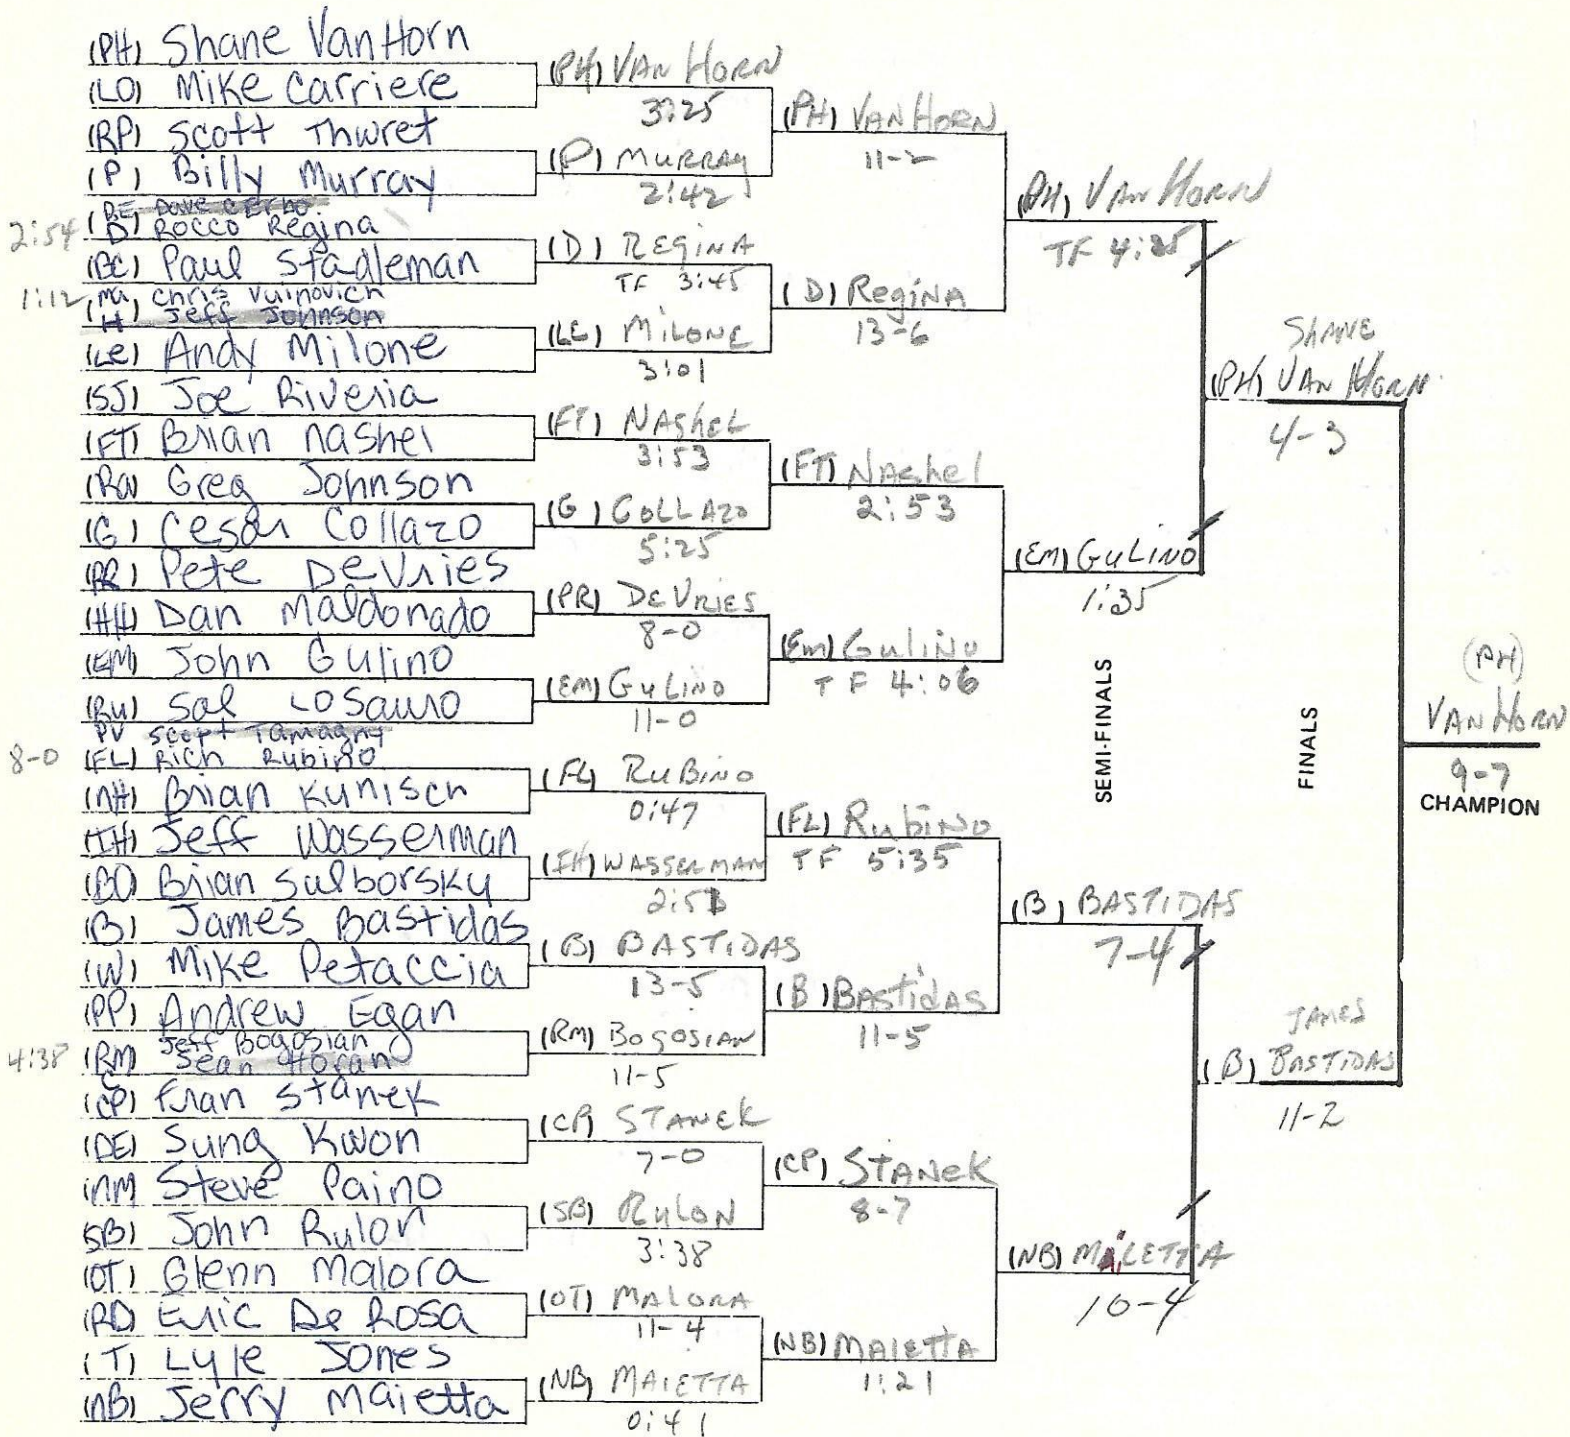

42-58

135 lb. Weight Class